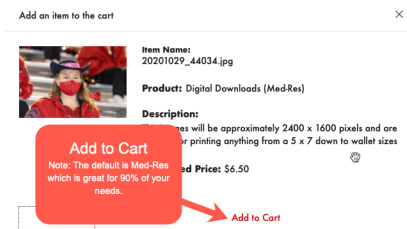

STEP 4: Add to Cart