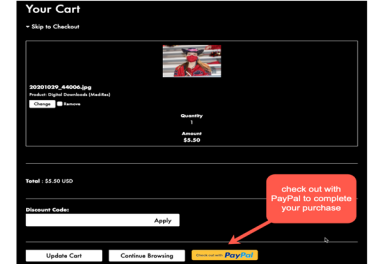

STEP 6: Checkout

Need more help or have questions? Please contact Scott Blackman at scott@scottblackman.com